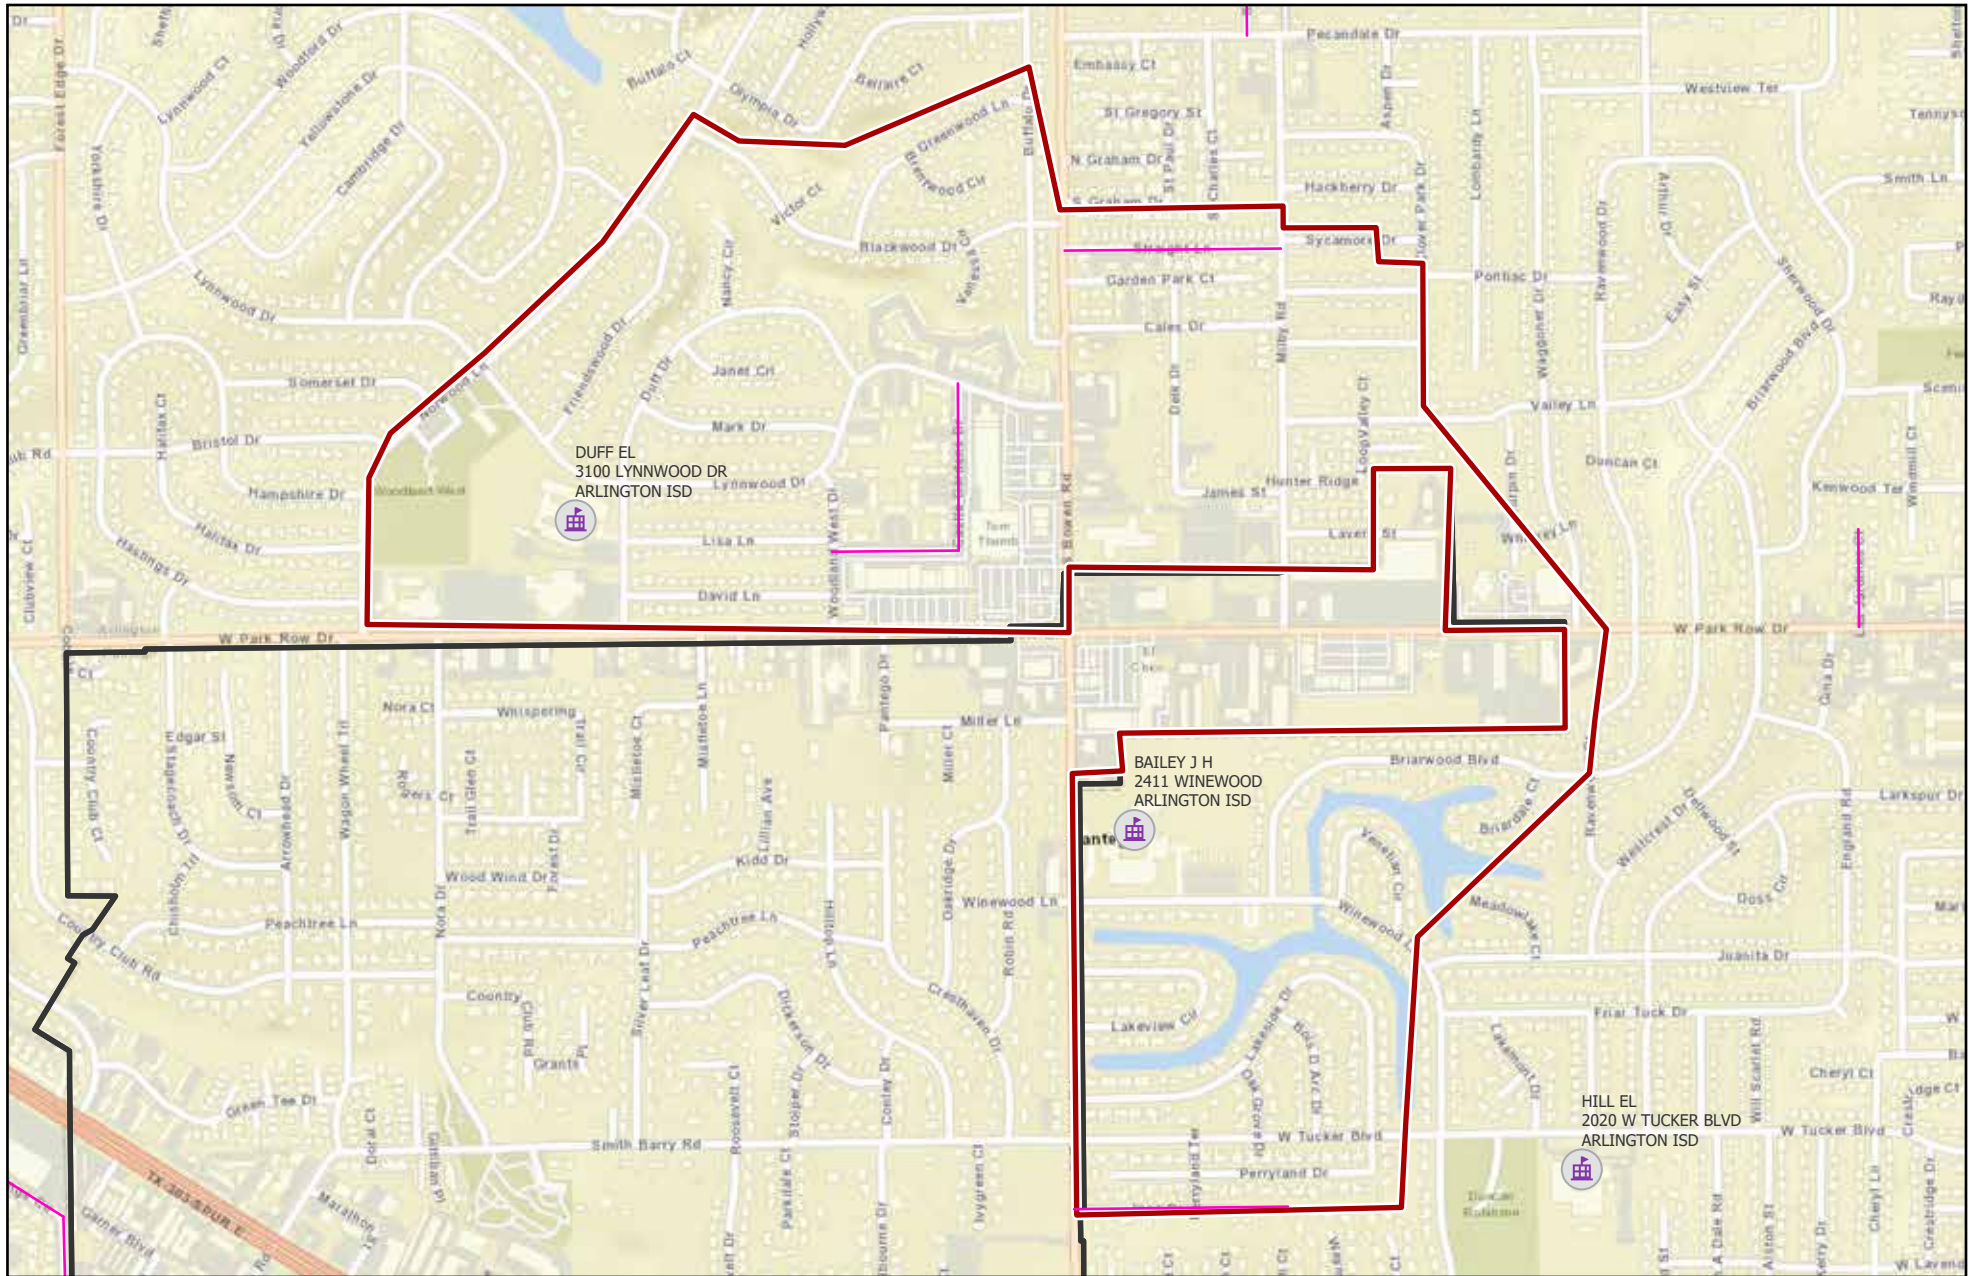

Targeted Ground Spraying Area Miller Lane at South Bowen Road

-  School
-  Private Streets
-  City Boundary
-  Park Property
-  Targeted Spraying Area